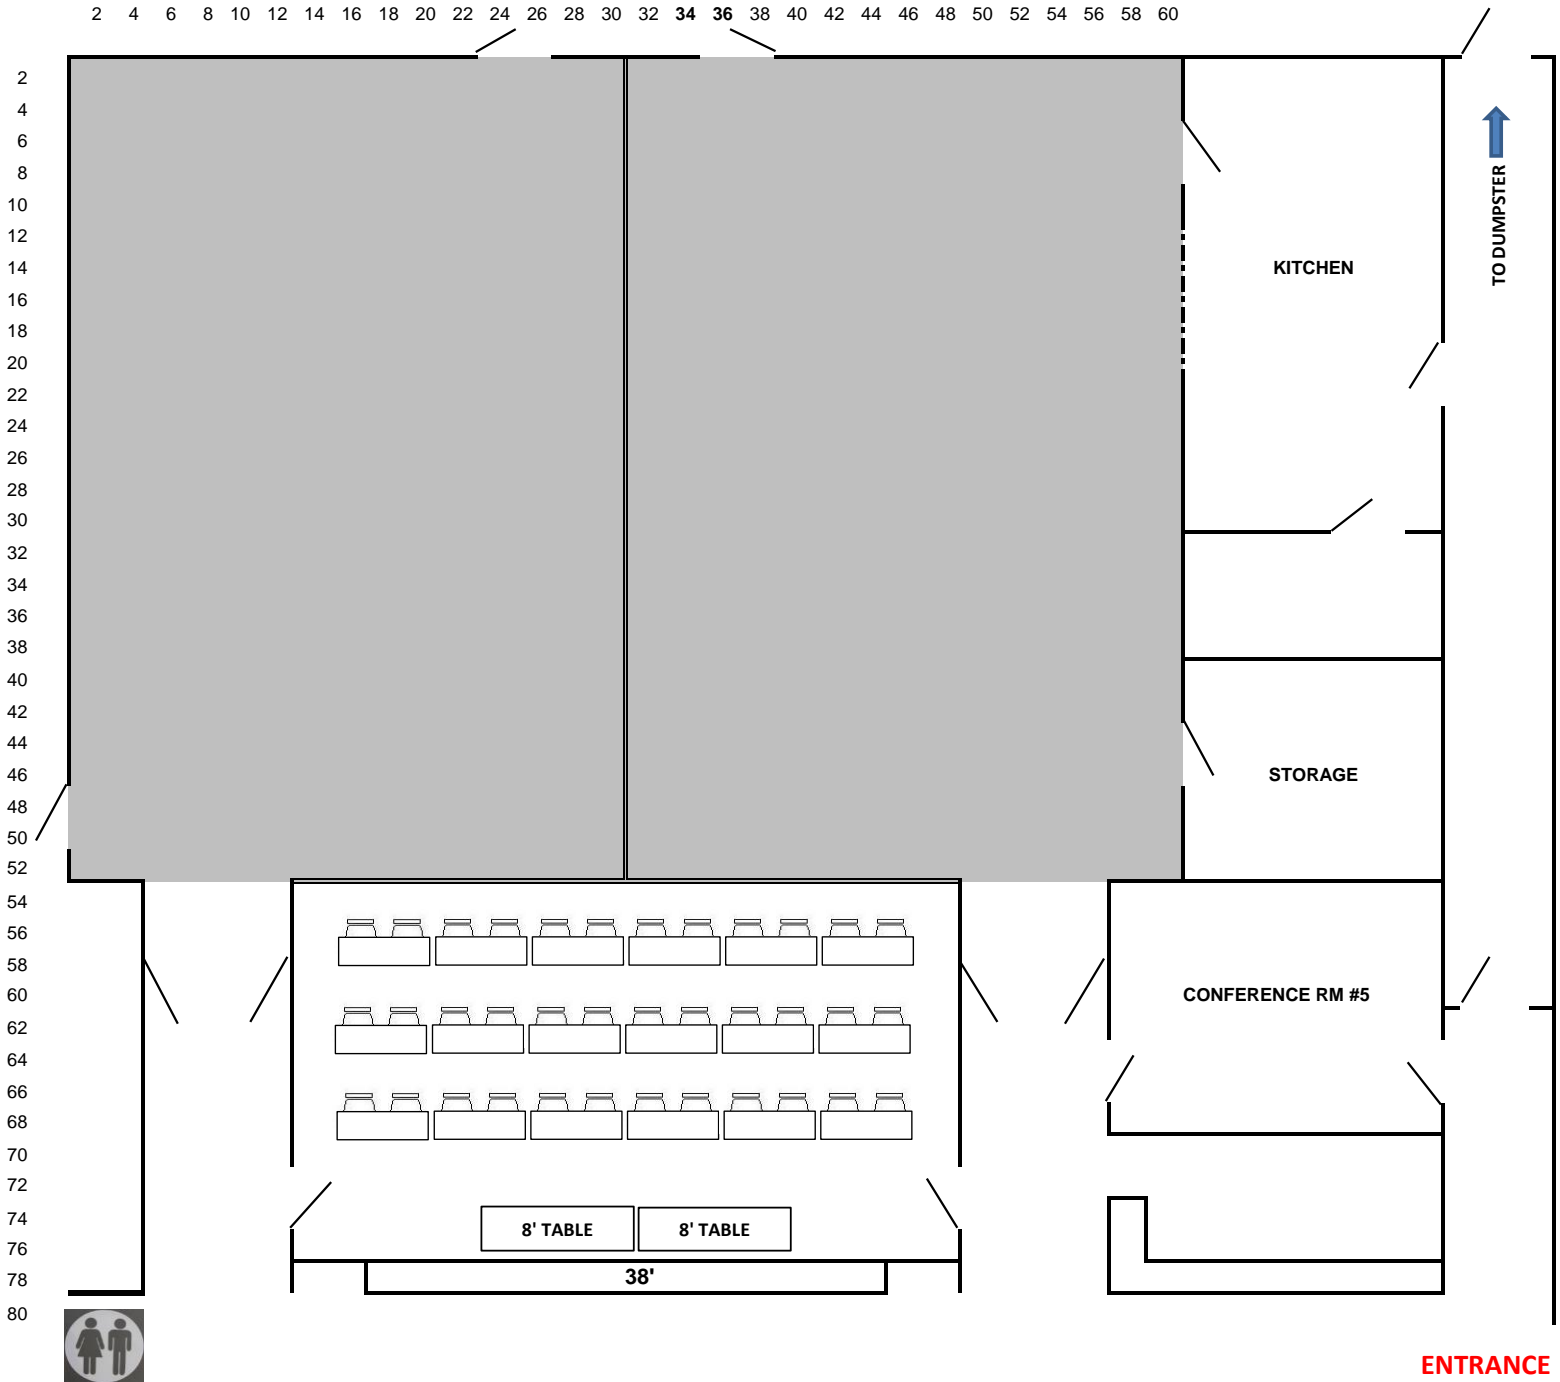

### Typical Banquet Setup

Seats up to 60 w/8 to 10 at each table

NOTES:

### Typical Classroom Setup

Seats 36 w/2 at each table

Seats up to 54 w/18 in each row

NOTES: