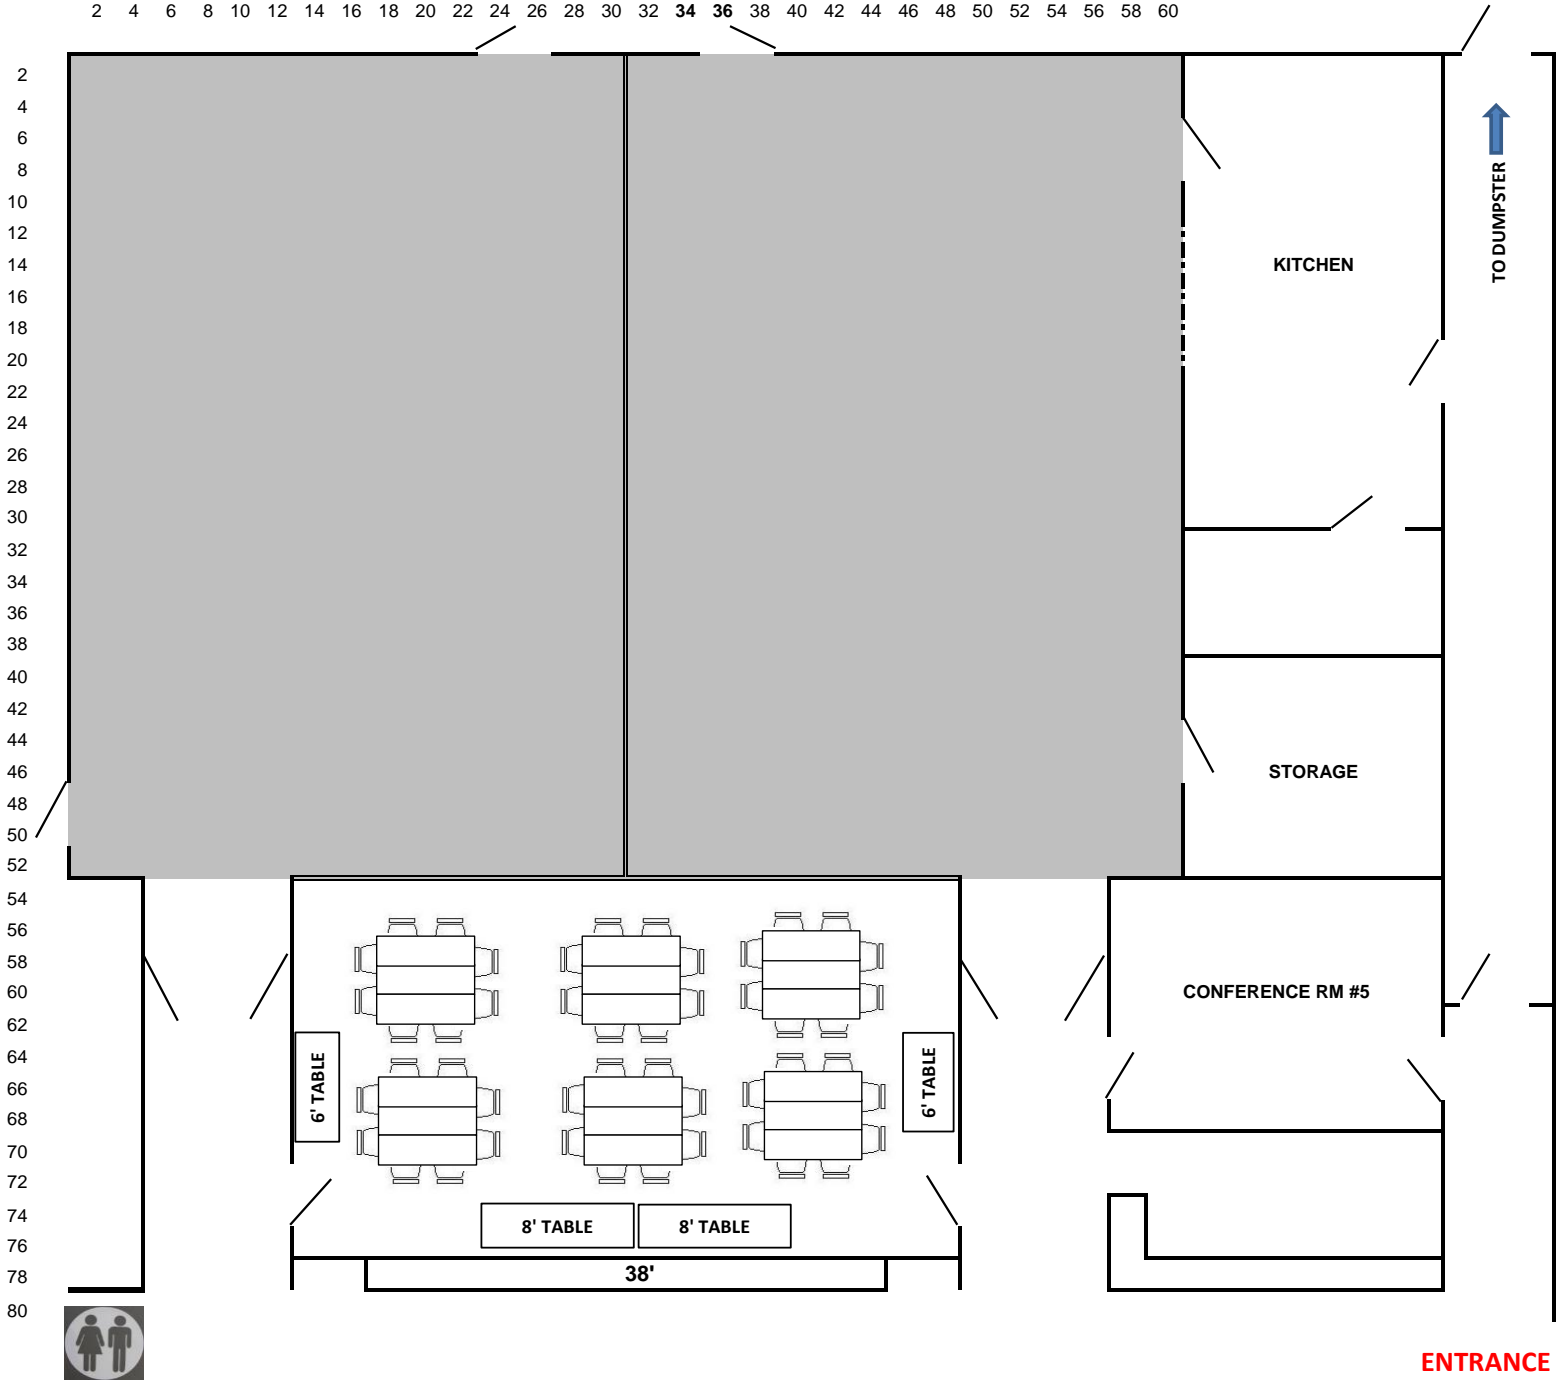

# Civic Center Set-Up

## Civic Room C

### Typical Banquet Setup

Seats up to 60 w/8 to 10 at each table

NOTES:

### Typical Classroom Setup

Seats 36 w/2 at each table

Seats up to 54 w/18 in each row

NOTES: